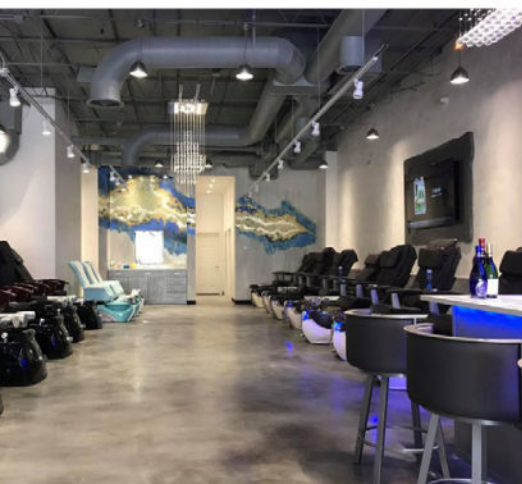

# COMMERCIAL FLOORING SOLUTIONS

**QUICK INSTALL**  
SHORT DOWNTIME

**COST EFFECTIVE**  
EASY TO CLEAN & MAINTAIN

Our custom flooring solutions for commercial and retail spaces offer endless design options to meet your aesthetic requirements and durability needs.