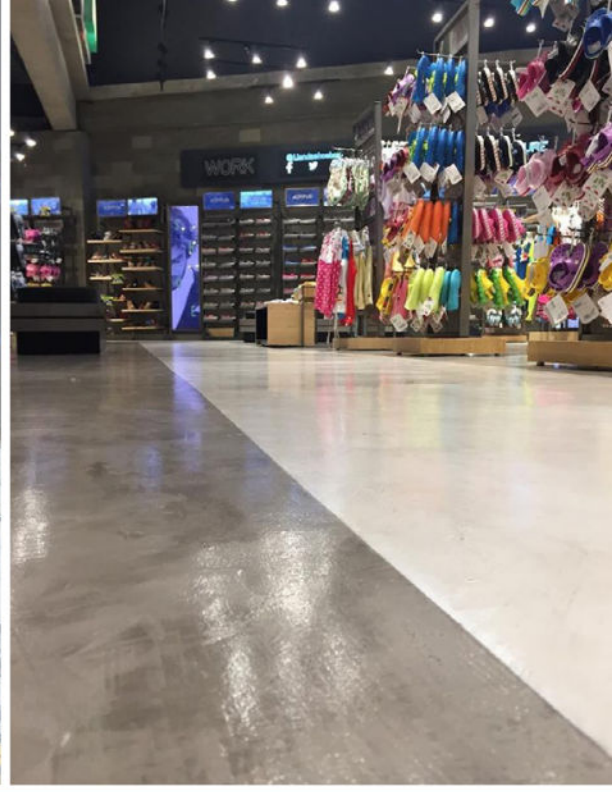

VIRTUALLY ENDLESS CUSTOMIZATION OPTIONS TO MATCH YOUR BRAND IDENTITY

Specialty commercial flooring solutions offer unlimited colors, designs, patterns and textures that can be customized to meet individual business and property needs. These seamless surfaces are fluid-applied in place and can be installed with minimal downtime.

Not only can these flooring systems match your brand's color scheme, the surfaces can also be designed to incorporate your company's logo.