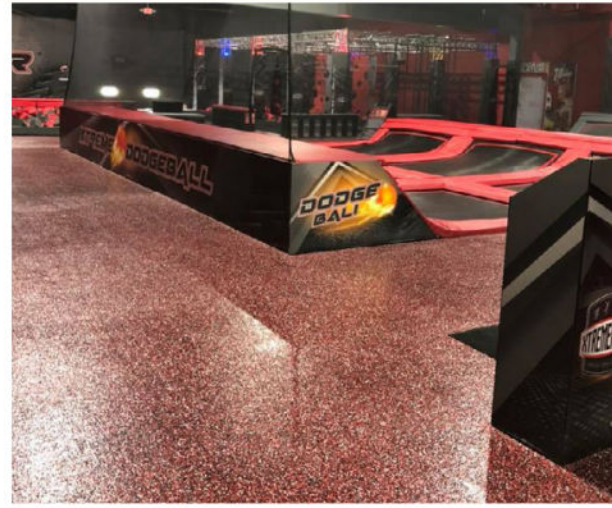

VIRTUALLY ENDLESS CUSTOMIZATION OPTIONS TO MATCH YOUR BRAND IDENTITY

Specialty commercial flooring solutions offer unlimited colors, designs, patterns and textures that can be customized to meet individual business and property needs. These seamless surfaces are fluid-applied in place and can be installed with minimal downtime.