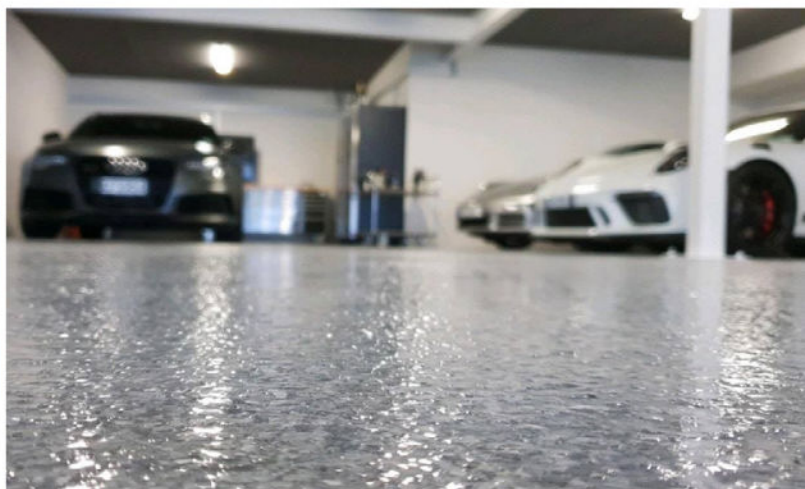

RESIDENTIAL FLOORING SOLUTIONS

Our custom flooring solutions for residential spaces offer endless design options to meet your aesthetic requirements.

- ✓ LIVING ROOM
- ✓ BEDROOM
- ✓ KITCHEN
- ✓ GARAGE
- ✓ BASEMENT
- ✓ AND MORE

COST-EFFECTIVE
DURABLE & EASY TO MAINTAIN

QUICK INSTALL
SHORT DOWNTIME